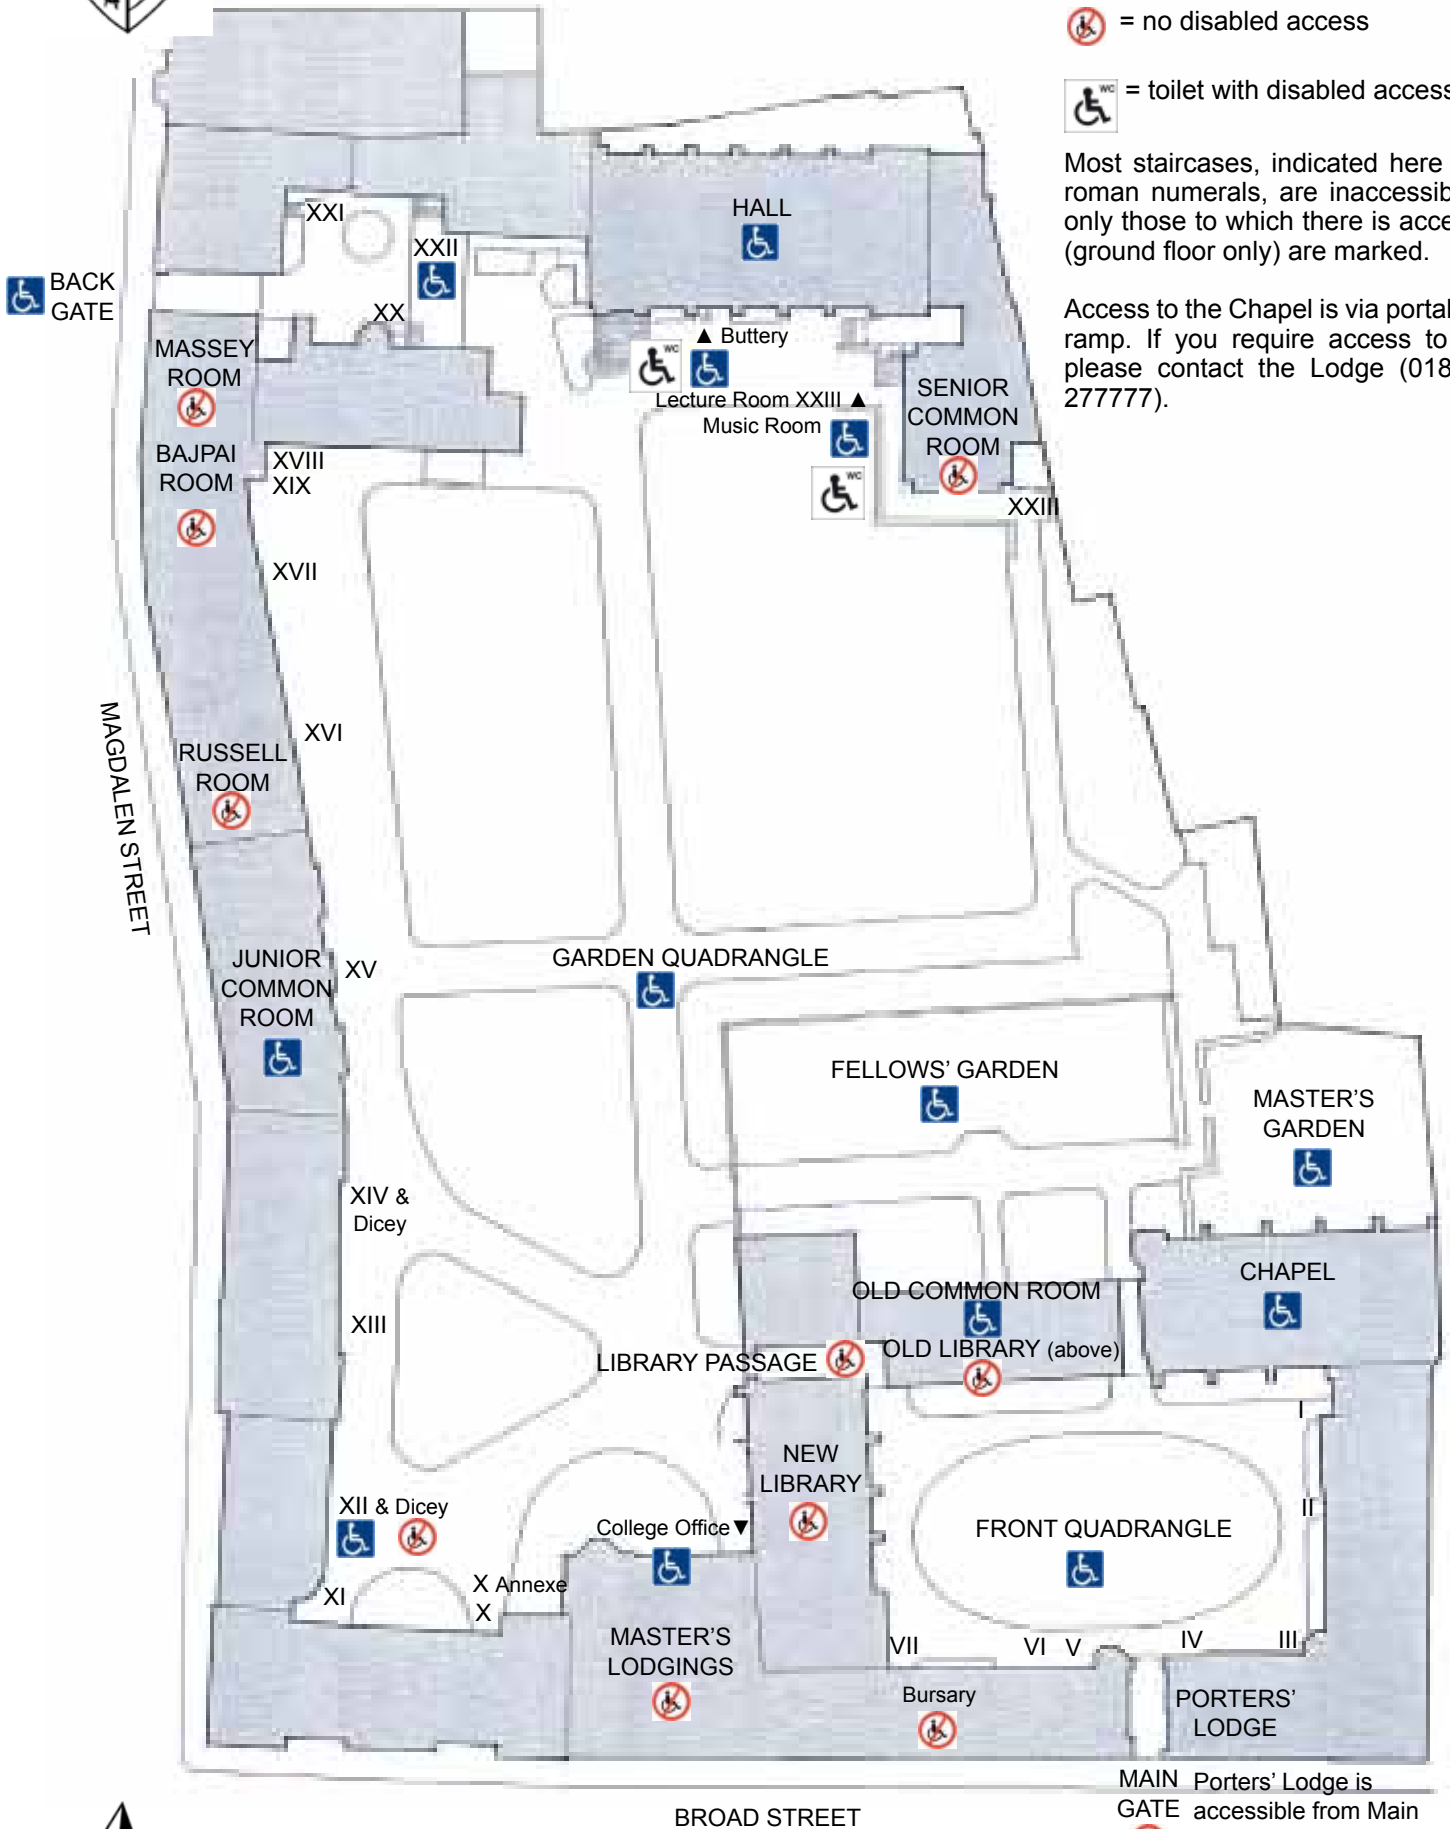

Disabled access to Balliol College

Oxford, OX1 3BJ

We regret that some parts of this ancient site do not have disabled access.

= disabled access

= no disabled access

= toilet with disabled access

Most staircases, indicated here by roman numerals, are inaccessible; only those to which there is access (ground floor only) are marked.

Access to the Chapel is via portable ramp. If you require access to it, please contact the Lodge (01865 277777).

MAIN Porters' Lodge is
GATE accessible from Main
 Gate for enquiries