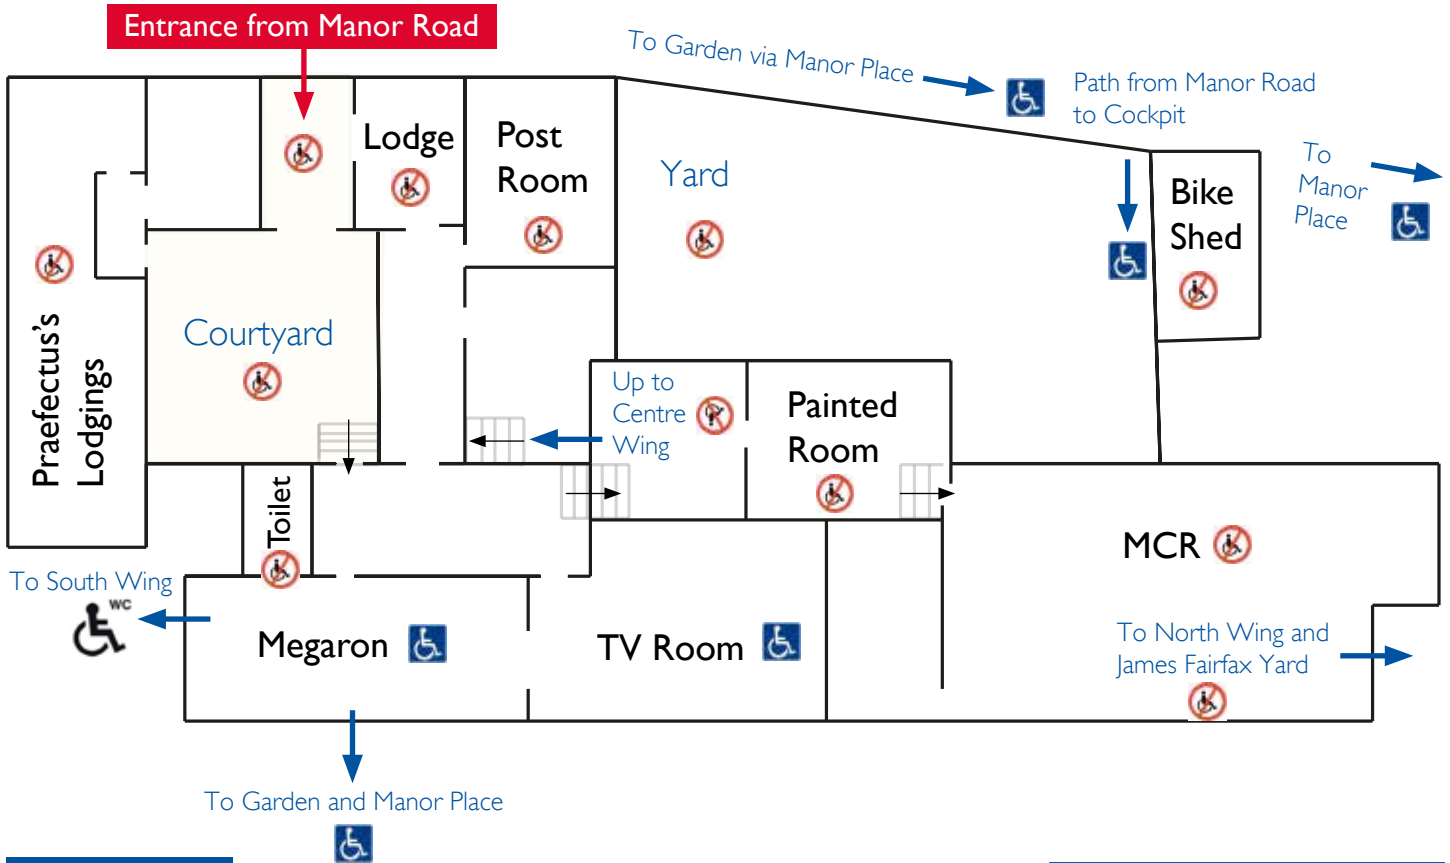

# Wheelchair access to the public rooms

## Ground floor

## Basement

Access to the Megaron is through the Garden via Manor Place.

Access to the Cockpit and Music Room is via portable ramp from Manor Road.

If you require the ramp or any other assistance, please call the Holywell Manor Lodge: 01865 271501.

- Disabled access
- Disabled toilet
- No disabled access