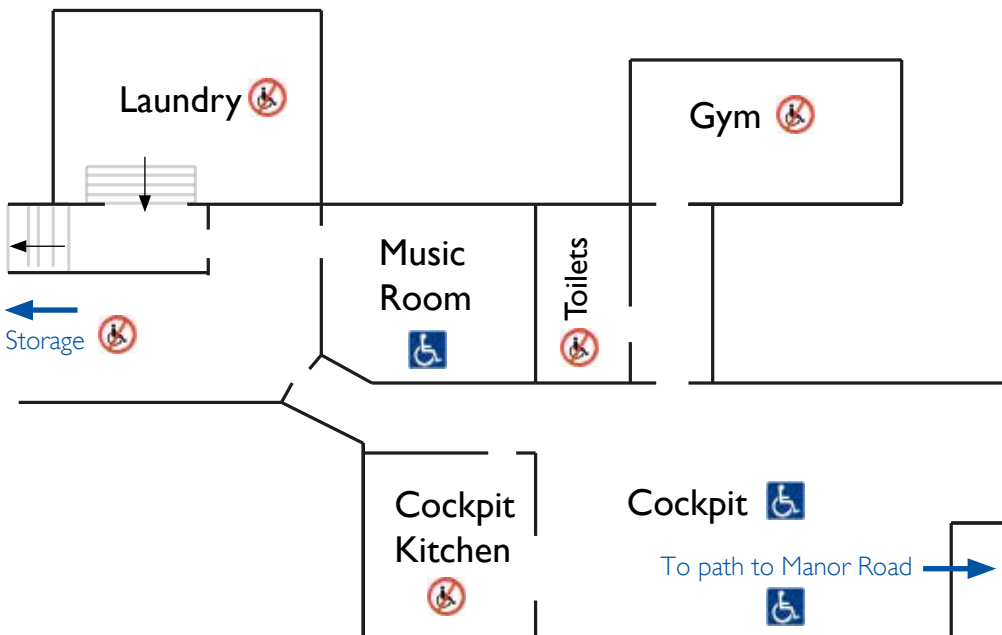

# Wheelchair access to the public rooms

## Ground floor

## Basement

Access to the Megaron is through the Garden via Manor Place.

Access to the Cockpit and Music Room is via portable ramp from Manor Road.

If you require the ramp or any other assistance, please call the Holywell Manor Lodge: 01865 271501.

- Disabled access
- Disabled toilet
- No disabled access