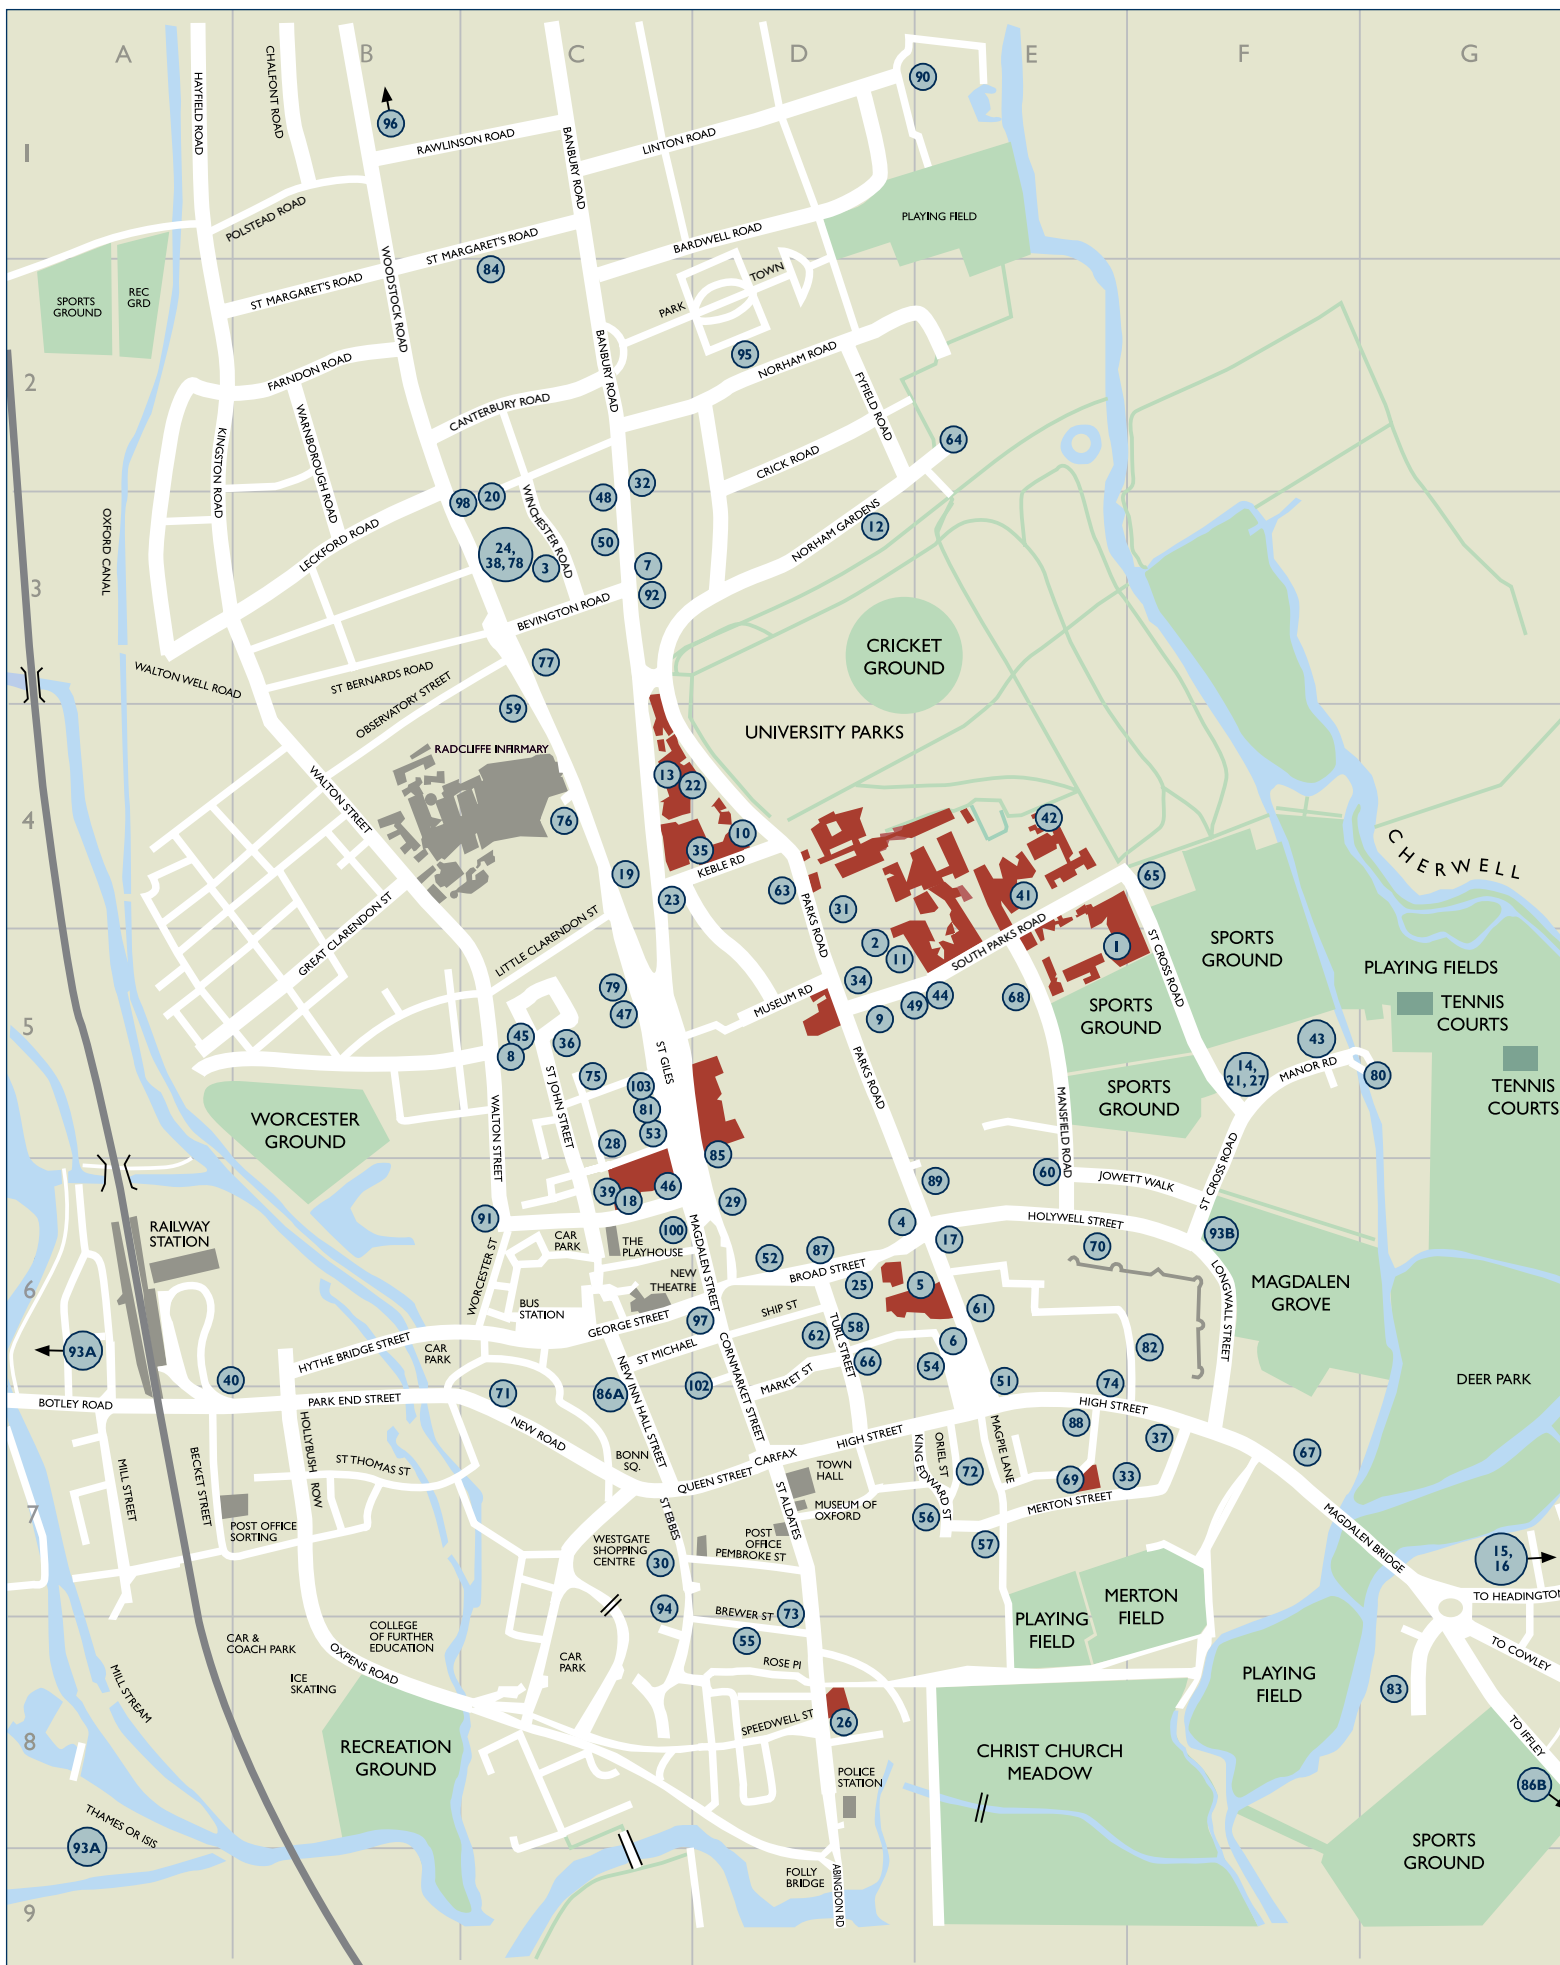

Libraries in Oxford

Bodleian Libraries
UNIVERSITY OF OXFORD

- 66 Lincoln College Library (D6)
- 67 Magdalen College Library (F7)
- 68 Mansfield College Library (E5)
- 69 Merton College Library (E7)
- 70 New College Library (E6)
- 71 Nuffield College Library (C7)
- 72 Oriol College Library (E7)
- 73 Pembroke College Library (D7/8)
- 74 Queen's College Library (E6/7)
- 75 Regent's Park College Library (C5)
- 76 Somerville College Library (C4)
- 77 St Anne's College Library (C3)
- 78 St Antony's College Library (C3)
- 79 St Benet's Hall Library (C5)
- 80 St Catherine's College Library (G5)
- 81 St Cross College Library (C5)
- 82 St Edmund Hall Library (F6)
- 83 St Hilda's College Library (G8)
- 84 St Hugh's College Library (C2)
- 85 St John's College Library (D5/6)
- 86A St Peter's College Library (C7)
- 86B St Stephen's House Library
- 87 Trinity College Library (D6)
- 88 University College Library (E7)
- 89 Wadham College Library (E6)
- 90 Wolfson College Library (E1)
- 91 Worcester College Library (C6)
- 92 Wycliffe Hall Library (C3)

Other Libraries

- 93A Bodleian Staff Library (Osney One)
- 93B Chantry Library, Institute of Conservation (F6)
- 94 Instituto Camões Library (C7)
- 95 Maison Française Library (D2)
- 96 Oxford Centre for Hebrew and Jewish Studies Library (Off Map)
- 97 Oxford Centre for Islamic Studies Library (D6)
- 98 Oxford Centre for Mission Studies Library (C3)
- 100 Oxford Centre for Vaishnava and Hindu Studies Library (C6)
- 102 Oxford Union Society Library (D6/7)
- 103 Pusey House Library (C5)

Transforming the Libraries

Book moves will be taking place in 2011 which may affect services to some readers. Please see www.bodleian.ox.ac.uk for the latest news and updates to services.

Bodleian Readers' Cards

Libraries accessible to holders of Bodleian readers' cards (gold, silver and mauve cards) throughout the year are marked*. These libraries are accessible to holders of green cards in Oxford University vacations only.

Bodleian and University Libraries